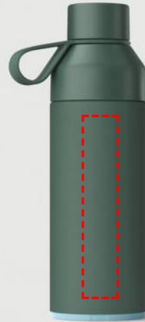

[DWOB 295] Ocean Bottle - Forest

360

- Laser Engraving 360°
[Edge to Edge]
- Digital print 360°
[Edge to Edge]

Area Width: 220 mm
Area Height: 100 mm

BACK

- Laser Engraving
- Digital (UV) Print

Area Width: 25 mm
Area Height: 130 mm

ROUND

- Round Laser Engraving
- Round Digital Print
- Silk Screen Printing

Area Width: 60 mm
Area Height: 130 mm