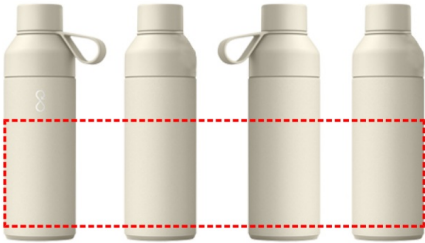

# [DWOB 3140] Ocean Bottle - Sandstone

---

360

- Laser Engraving 360°  
[Edge to Edge]
- Digital print 360°  
[Edge to Edge]

**Area Width:** 220 mm  
**Area Height:** 100 mm

BACK

- Laser Engraving
- Digital (UV) Print

**Area Width:** 25 mm  
**Area Height:** 130 mm

ROUND

- Round Laser Engraving
- Round Digital Print
- Silk Screen Printing

**Area Width:** 60 mm  
**Area Height:** 130 mm