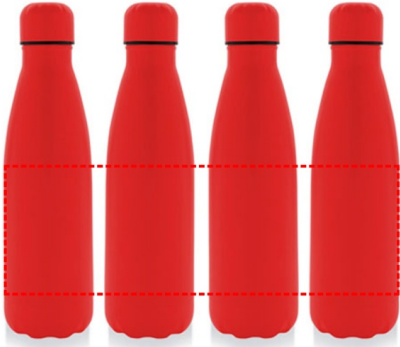

# [DWGL 3224] GRODNO - Soft Touch Insulated Water Bottle - Red

---

360

- Laser Engraving 360°  
[Edge to Edge]
- Digital print 360°  
[Edge to Edge]

**Area Width:** 220 mm  
**Area Height:** 100 mm

FRONT

- Laser Engraving
- Digital (UV) Print

**Area Width:** 25 mm  
**Area Height:** 100 mm

ROUND

- Round Laser Engraving
- Round Digital Print
- Silk Screen Printing

**Area Width:** 60 mm  
**Area Height:** 100 mm