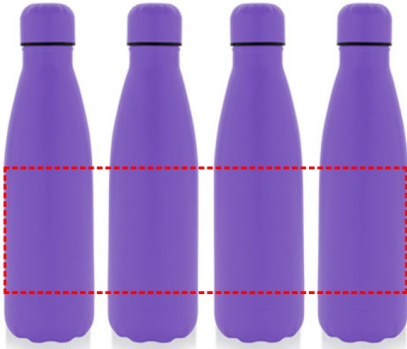

[DWGL 3228] GRODNO - Soft Touch Insulated Water Bottle - Violet

360

- Laser Engraving 360°
[Edge to Edge]
- Digital print 360°
[Edge to Edge]

Area Width: 220 mm
Area Height: 100 mm

FRONT

- Laser Engraving
- Digital (UV) Print

Area Width: 25 mm
Area Height: 100 mm

ROUND

- Round Laser Engraving
- Round Digital Print
- Silk Screen Printing

Area Width: 60 mm
Area Height: 100 mm